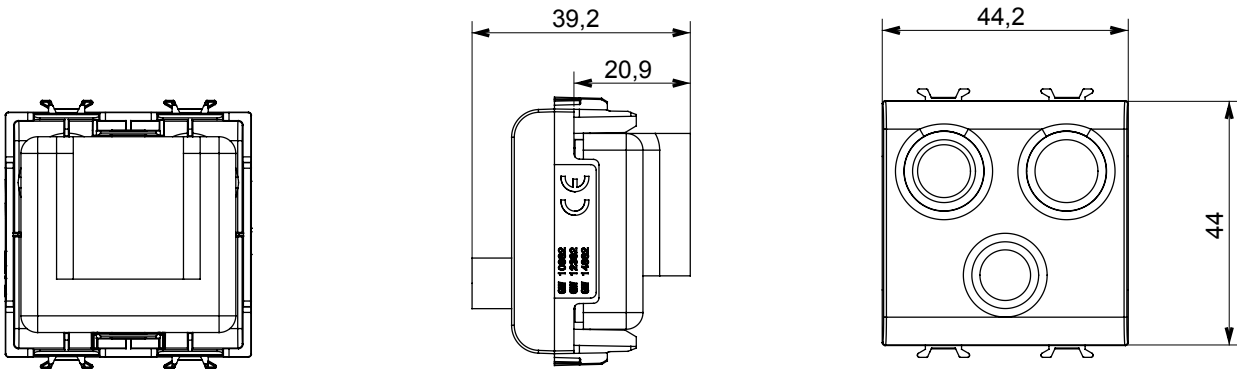

Wide range of control devices, sockets for power supply (conforming to national and international standards) signal pick-up, climate control, comfort management, technical alarm signalling and emergency lighting management. The ChoruSmart modular devices are available in five colours, glossy white, satin white, natural beige, satin black and lacquered titanium and in various sizes from 1/2, 1, 2 and 3 modules. Thanks to the mounting supports for rectangular, square and round boxes, endless combinations can be created with the ChoruSmart range of plates.

Category	TV/FM/SAT socket-outlet	Description	Direct
Colour	Satin White	Attenuation	0 dB
Connectors	TV-FM-SAT	Standard	EN 60728-4; IEC 61169-2; IEC 61169-24
No. modules	2	Cable fixing	With screw
Case	Pressure casting zamak metal body	Electrocod	0131
Material	Technopolymer		

DIMENSIONAL

STANDARDS/APPROVALS