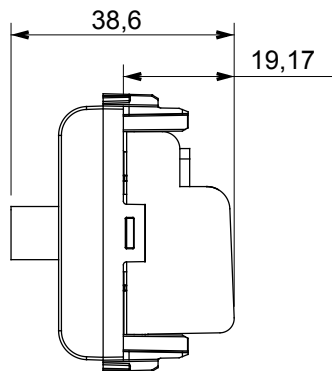

Wide range of control devices, sockets for power supply (conforming to national and international standards) signal pick-up, climate control, comfort management, technical alarm signalling and emergency lighting management. The ChoruSmart modular devices are available in five colours, glossy white, satin white, natural beige, satin black and lacquered titanium and in various sizes from 1/2, 1, 2 and 3 modules. Thanks to the mounting supports for rectangular, square and round boxes, endless combinations can be created with the ChoruSmart range of plates.

Category	TV/SAT socket-outlet	Description	Through wiring
Colour	Satin White	Attenuation	10 dB
Frequency	5-2400 MHz	Shielding	Class A
For connector type	F-Female	Standard	EN 60728-4; IEC 61169-24
No. modules	1	Cable fixing	With screw
Case	Pressure casting zamak metal body	Electrocod	0131
Material	Technopolymer		

### DIMENSIONAL