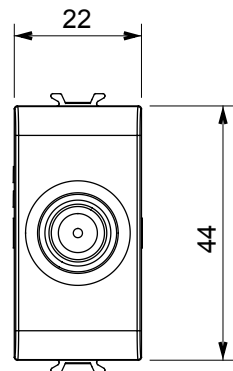

Wide range of control devices, sockets for power supply (conforming to national and international standards) signal pick-up, climate control, comfort management, technical alarm signalling and emergency lighting management. The ChoruSmart modular devices are available in five colours, glossy white, satin white, natural beige, satin black and lacquered titanium and in various sizes from 1/2, 1, 2 and 3 modules. Thanks to the mounting supports for rectangular, square and round boxes, endless combinations can be created with the ChoruSmart range of plates.

Category	TV/SAT socket-outlet	Description	Through wiring
Colour	Satin White	Attenuation	10 dB
Frequency	5-2400 MHz	Shielding	Class A
For connector type	F-Female	Standard	EN 60728-4; IEC 61169-24
No. modules	1	Cable fixing	With screw
Case	Pressure casting zamak metal body	Electrocod	0131
Material	Technopolymer		

### DIMENSIONAL