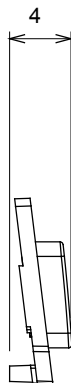

Wide range of control devices, sockets for power supply (conforming to national and international standards) signal pick-up, climate control, comfort management, technical alarm signalling and emergency lighting management. The ChoruSmart modular devices are available in five colours, glossy white, satin white, natural beige, satin black and lacquered titanium and in various sizes from 1/2, 1, 2 and 3 modules. Thanks to the mounting supports for rectangular, square and round boxes, endless combinations can be created with the ChoruSmart range of plates.

Category	Interchangeable symbol	Type	Illuminable
Colour	Transparent	Standard	EN 60669-1
Thermo-pressure with ball	125 °C	Glow Wire Test	850 °C
Suitable for	Numerical services	Symbol	Zero
Material	Technopolymer	Electrocod	0130

### DIMENSIONAL

### TECHNICAL SYMBOLOGY