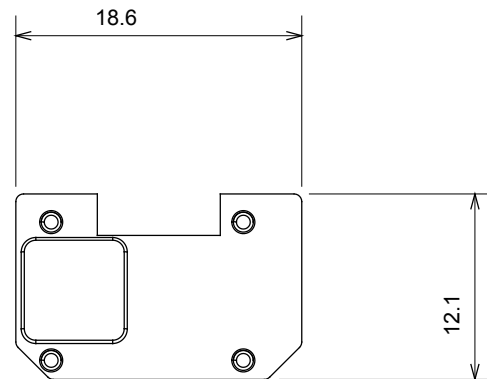

Wide range of control devices, sockets for power supply (conforming to national and international standards) signal pick-up, climate control, comfort management, technical alarm signalling and emergency lighting management. The ChoruSmart modular devices are available in five colours, glossy white, satin white, natural beige, satin black and lacquered titanium and in various sizes from 1/2, 1, 2 and 3 modules. Thanks to the mounting supports for rectangular, square and round boxes, endless combinations can be created with the ChoruSmart range of plates.

Category	Interchangeable symbol	Type	Illuminable
Colour	Transparent	Standard	EN 60669-1
Thermo-pressure with ball	125 °C	Glow Wire Test	850 °C
Suitable for	Numerical services	Symbol	Zero
Material	Technopolymer	Electrocod	0130

### DIMENSIONAL