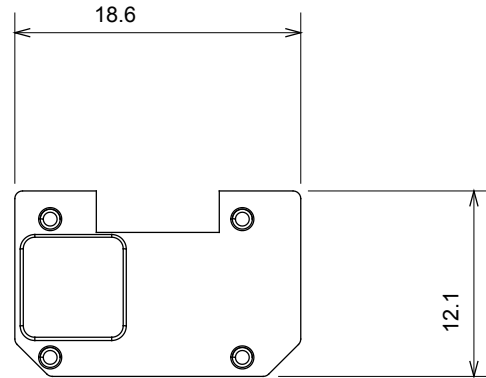

Wide range of control devices, sockets for power supply (conforming to national and international standards) signal pick-up, climate control, comfort management, technical alarm signalling and emergency lighting management. The ChoruSmart modular devices are available in five colours, glossy white, satin white, natural beige, satin black and lacquered titanium and in various sizes from 1/2, 1, 2 and 3 modules. Thanks to the mounting supports for rectangular, square and round boxes, endless combinations can be created with the ChoruSmart range of plates.

Category	Interchangeable symbol	Type	Illuminable
Colour	Transparent	Standard	EN 60669-1
Thermo-pressure with ball	125 °C	Glow Wire Test	850 °C
Suitable for	Numerical services	Symbol	Eight
Material	Technopolymer	Electrocod	0130

DIMENSIONAL

TECHNICAL SYMBOLOGY

STANDARDS/APPROVALS