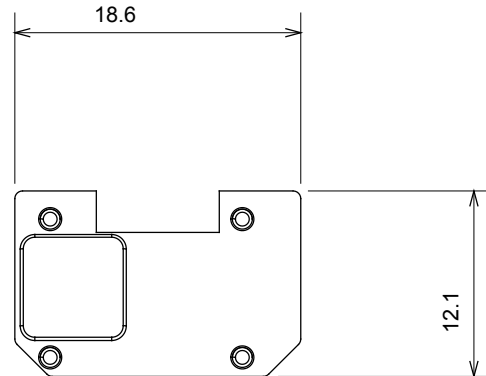

Wide range of control devices, sockets for power supply (conforming to national and international standards) signal pick-up, climate control, comfort management, technical alarm signalling and emergency lighting management. The ChoruSmart modular devices are available in five colours, glossy white, satin white, natural beige, satin black and lacquered titanium and in various sizes from 1/2, 1, 2 and 3 modules. Thanks to the mounting supports for rectangular, square and round boxes, endless combinations can be created with the ChoruSmart range of plates.

Category	Interchangeable symbol	Type	Illuminable
Colour	Transparent	Standard	EN 60669-1
Thermo-pressure with ball	125 °C	Glow Wire Test	850 °C
Suitable for	General services	Symbol	Waitress
Material	Technopolymer	Electrocod	0130

DIMENSIONAL

TECHNICAL SYMBOLOGY

STANDARDS/APPROVALS