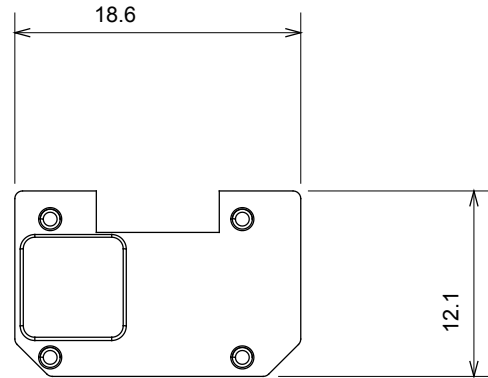

DIMENSIONAL

TECHNICAL SYMBOLOGY

STANDARDS/APPROVALS