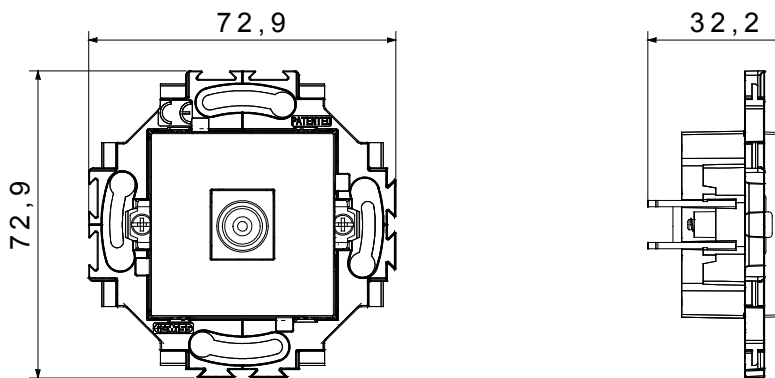

Residential series suitable for installations on round and square boxes, characterised by an elegant appearance and classic shapes. The plates, made of technopolymer in seven colours and with different modularities, from 1 to 5-gang, can be installed in both horizontal and vertical positions. The series, developed around a core of monobloc devices, is available in two colours: white and ivory, both with a glossy finish. Expandable with ChorusSmart modular devices.

Category	TV socket-outlet	Colour	Ivory
Material	Technopolymer	Finishing	Glossy
Description	Direct	Attenuation	0 dB
Fixing	With clutches/Screws	Glow wire test	850 °C
Thermo-pressure with ball	125 °C	Standard	IEC 60169

DIMENSIONAL

TECHNICAL SYMBOLOGY

STANDARDS/APPROVALS