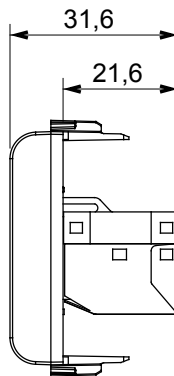

Wide range of control devices, sockets for power supply (conforming to national and international standards) signal pick-up, climate control, comfort management, technical alarm signalling and emergency lighting management. The ChoruSmart modular devices are available in five colours, glossy white, satin white, natural beige, satin black and lacquered titanium and in various sizes from 1/2, 1, 2 and 3 modules. Thanks to the mounting supports for rectangular, square and round boxes, endless combinations can be created with the ChoruSmart range of plates.

Category	Data socket	Description	RJ45
Colour	Ivory	Use category	6
Cables	FTP	Connection	Toolless
Number pairs	4	Standard	EN 60603-7-5
No. modules	1	Material	Technopolymer

DIMENSIONAL

STANDARDS/APPROVALS