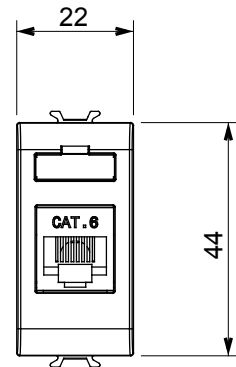

Wide range of control devices, sockets for power supply (conforming to national and international standards) signal pick-up, climate control, comfort management, technical alarm signalling and emergency lighting management. The ChoruSmart modular devices are available in five colours, glossy white, satin white, natural beige, satin black and lacquered titanium and in various sizes from 1/2, 1, 2 and 3 modules. Thanks to the mounting supports for rectangular, square and round boxes, endless combinations can be created with the ChoruSmart range of plates.

Category	Data socket	Description	RJ45
Colour	Ivory	Use category	6
Cables	FTP	Connection	Toolless
Number pairs	4	Standard	EN 60603-7-5
No. modules	1	Material	Technopolymer

DIMENSIONAL

STANDARDS/APPROVALS