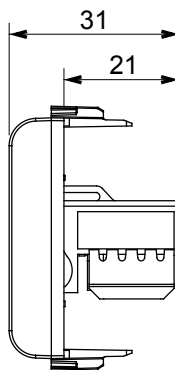

Wide range of control devices, sockets for power supply (conforming to national and international standards) signal pick-up, climate control, comfort management, technical alarm signalling and emergency lighting management. The ChoruSmart modular devices are available in five colours, glossy white, satin white, natural beige, satin black and lacquered titanium and in various sizes from 1/2, 1, 2 and 3 modules. Thanks to the mounting supports for rectangular, square and round boxes, endless combinations can be created with the ChoruSmart range of plates.

Category	Data socket	Description	RJ45
Colour	Ivory	Use category	6
Cables	UTP	Connection	Toolless
Number pairs	4	Standard	EN 60603-7-4
No. modules	1	Material	Technopolymer

DIMENSIONAL

STANDARDS/APPROVALS