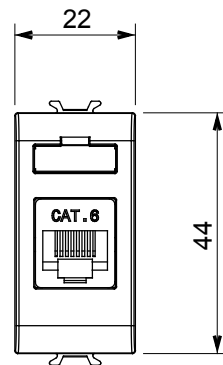

Wide range of control devices, sockets for power supply (conforming to national and international standards) signal pick-up, climate control, comfort management, technical alarm signalling and emergency lighting management. The ChoruSmart modular devices are available in five colours, glossy white, satin white, natural beige, satin black and lacquered titanium and in various sizes from 1/2, 1, 2 and 3 modules. Thanks to the mounting supports for rectangular, square and round boxes, endless combinations can be created with the ChoruSmart range of plates.

Category	Data socket	Description	RJ45
Colour	Ivory	Use category	6
Cables	UTP	Connection	Toolless
Number pairs	4	Standard	EN 60603-7-4
No. modules	1	Material	Technopolymer

DIMENSIONAL

STANDARDS/APPROVALS