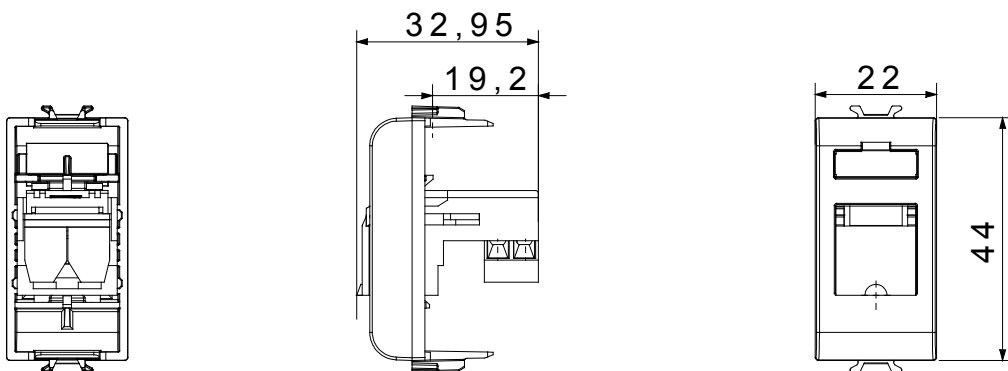

Wide range of control devices, sockets for power supply (conforming to national and international standards) signal pick-up, climate control, comfort management, technical alarm signalling and emergency lighting management. The ChoruSmart modular devices are available in five colours, glossy white, satin white, natural beige, satin black and lacquered titanium and in various sizes from 1/2, 1, 2 and 3 modules. Thanks to the mounting supports for rectangular, square and round boxes, endless combinations can be created with the ChoruSmart range of plates.

Category	Telephone socket-outlet	Description	RJ11
Colour	Ivory	Connection	Screw-on terminals
No. modules	1	Material	Technopolymer

DIMENSIONAL

STANDARDS/APPROVALS