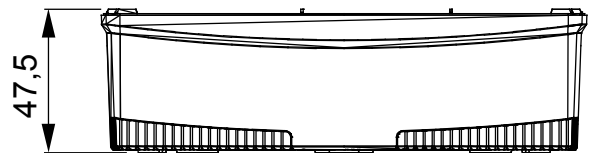

A range of tabletop panels, wall boxes and self-supporting wall enclosures suitable for housing ChorusSmart modular devices. Wall boxes and panels, available in black and white, must be completed with ChorusSmart support and One plates. The self-supporting enclosures, available in grey RAL 7035, are characterised in IP40 and IP55 versions: both have pre-cut knockouts, and the watertight version is also provided with a door with a transparent UV membrane. Self-supporting boxes and enclosures are designed to be fitted with an earth terminal.

Description	2+2 modules	Type	Vertical
Colour	Satin black	Characteristics	Halogen free
Support	GW16822	Suitable for plates	ONE International
Torque screws tightening	0.8 Newton/meter	Outer dim. LxHxD (mm)	90x161x46
Glow wire test	650 °C	Thermo-pressure with ball	70 °C
Standard	EN 60670-1	Installation temperature	-5 +60 °C
Electrocod	0110		

### DIMENSIONAL