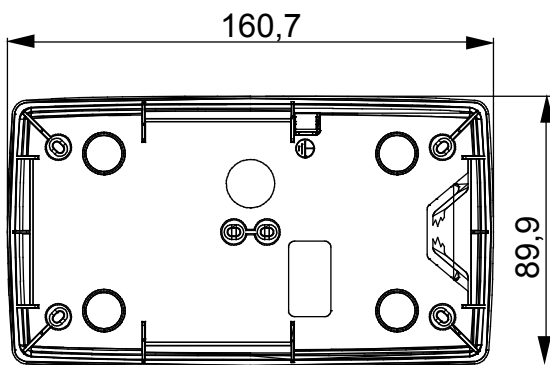

A range of tabletop panels, wall boxes and self-supporting wall enclosures suitable for housing ChorusSmart modular devices. Wall boxes and panels, available in black and white, must be completed with ChorusSmart support and One plates. The self-supporting enclosures, available in grey RAL 7035, are characterised in IP40 and IP55 versions: both have pre-cut knockouts, and the watertight version is also provided with a door with a transparent UV membrane. Self-supporting boxes and enclosures are designed to be fitted with an earth terminal.

Description	2+2 modules	Type	Vertical
Colour	Satin black	Characteristics	Halogen free
Support	GW16822	Suitable for plates	ONE International
Torque screws tightening	0.8 Newton/meter	Outer dim. LxHxD (mm)	90x161x46
Glow wire test	650 °C	Thermo-pressure with ball	70 °C
Standard	EN 60670-1	Installation temperature	-5 +60 °C
Electrocod	0110		

### DIMENSIONAL

### TECHNICAL SYMBOLOGY

**GWT**

650 °C

70 °C

INSTALLATION