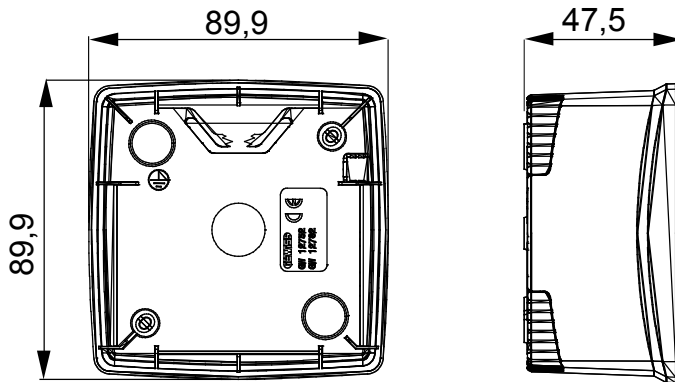

A range of tabletop panels, wall boxes and self-supporting wall enclosures suitable for housing ChorusSmart modular devices. Wall boxes and panels, available in black and white, must be completed with ChorusSmart support and One plates. The self-supporting enclosures, available in grey RAL 7035, are characterised in IP40 and IP55 versions: both have pre-cut knockouts, and the watertight version is also provided with a door with a transparent UV membrane. Self-supporting boxes and enclosures are designed to be fitted with an earth terminal.

Description	2 modules	Colour	Satin black
Characteristics	Halogen free	Support	GW16822
Suitable for plates	ONE International	Torque screws tightening	0.8 Newton/meter
Outer dim. LxHxD (mm)	90x90x46	Glow wire test	650 °C
Thermo-pressure with ball	70 °C	Standard	EN 60670-1
Installation temperature	-5 +60 °C	Electrocod	0110

### DIMENSIONAL

### TECHNICAL SYMBOLOGY

**GWT**

650 °C

70 °C

INSTALLATION