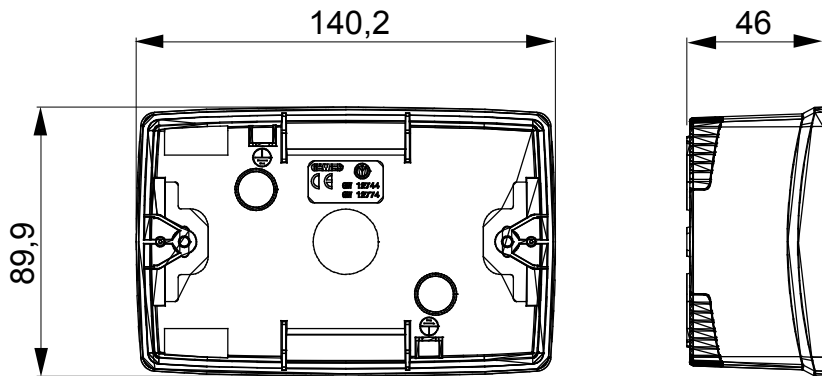

A range of tabletop panels, wall boxes and self-supporting wall enclosures suitable for housing ChorusSmart modular devices. Wall boxes and panels, available in black and white, must be completed with ChorusSmart support and One plates. The self-supporting enclosures, available in grey RAL 7035, are characterised in IP40 and IP55 versions: both have pre-cut knockouts, and the watertight version is also provided with a door with a transparent UV membrane. Self-supporting boxes and enclosures are designed to be fitted with an earth terminal.

Description	4 modules	Colour	Satin black
Characteristics	Halogen free	Support	GW16804
Suitable for plates	ONE	Torque screws tightening	0.8 Newton/meter
Outer dim. LxHxD (mm)	140x90x46	Glow wire test	650 °C
Thermo-pressure with ball	70 °C	Standard	EN 60670-1
Installation temperature	-5 +60 °C	Electrocod	0212

DIMENSIONAL

TECHNICAL SYMBOLOGY

GWT

650 °C

70 °C

INSTALLATION

STANDARDS/APPROVALS