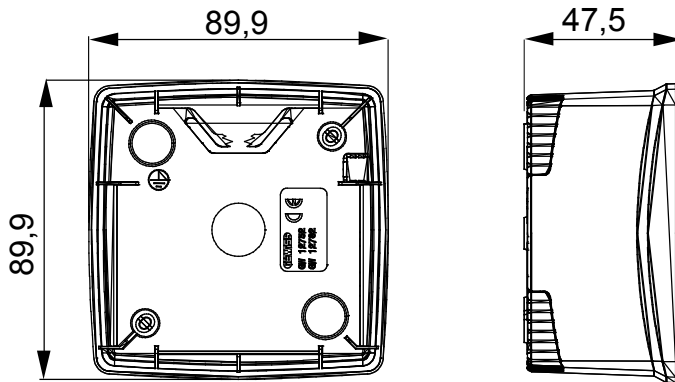

A range of tabletop panels, wall boxes and self-supporting wall enclosures suitable for housing ChorusSmart modular devices. Wall boxes and panels, available in black and white, must be completed with ChorusSmart support and One plates. The self-supporting enclosures, available in grey RAL 7035, are characterised in IP40 and IP55 versions: both have pre-cut knockouts, and the watertight version is also provided with a door with a transparent UV membrane. Self-supporting boxes and enclosures are designed to be fitted with an earth terminal.

Description	2 modules	Colour	Satin White
Characteristics	Halogen free	Support	GW16822
Suitable for plates	ONE International	Torque screws tightening	0.8 Newton/meter
Outer dim. LxHxD (mm)	90x90x46	Glow wire test	650 °C
Thermo-pressure with ball	70 °C	Standard	EN 60670-1
Installation temperature	-5 +60 °C	Electrocod	0110

DIMENSIONAL

TECHNICAL SYMBOLOGY

GWT

650 °C

70 °C

INSTALLATION

STANDARDS/APPROVALS