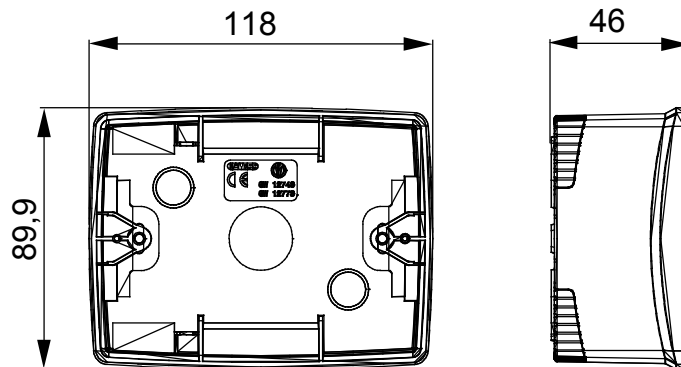

A range of tabletop panels, wall boxes and self-supporting wall enclosures suitable for housing ChorusSmart modular devices. Wall boxes and panels, available in black and white, must be completed with ChorusSmart support and One plates. The self-supporting enclosures, available in grey RAL 7035, are characterised in IP40 and IP55 versions: both have pre-cut knockouts, and the watertight version is also provided with a door with a transparent UV membrane. Self-supporting boxes and enclosures are designed to be fitted with an earth terminal.

Description	3 modules	Colour	Satin White
Characteristics	Halogen free	Support	GW16803
Suitable for plates	ONE	Torque screws tightening	0.8 Newton/meter
Outer dim. LxHxD (mm)	118x90x46	Glow wire test	650 °C
Thermo-pressure with ball	70 °C	Standard	EN 60670-1
Installation temperature	-5 +60 °C	Electrocod	0212

DIMENSIONAL

TECHNICAL SYMBOLOGY

GWT

650 °C

70 °C

INSTALLATION

STANDARDS/APPROVALS