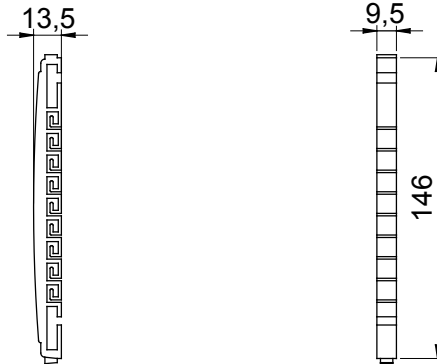

Category	Caddy for fiber optic patch cables	Material	Plastic
Colour	Grey (RAL 7035)	Characteristics	Suitable for 9 optical fibers
Suitable for	Optical services cabinets (CSOE)		

### DIMENSIONAL