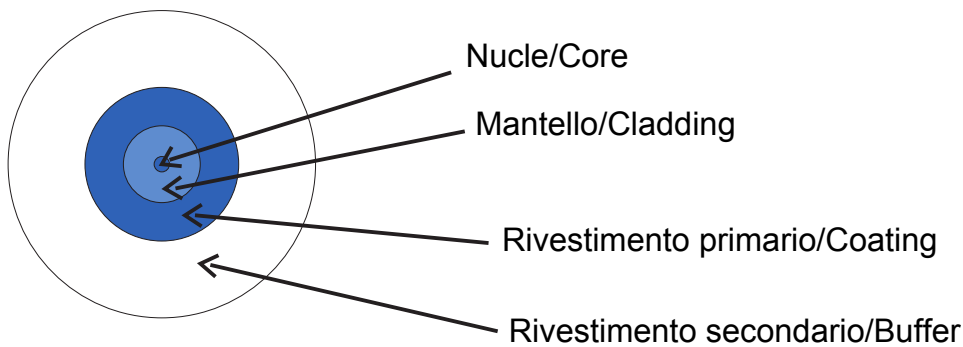

Complete system for the connection and distribution of LAN networks in residential and tertiary sector environments. The range includes fibre optic solutions, wall panels, floor cabinets and copper wiring products. The Data Center series provides all the products necessary to create a multi-service fibre optic infrastructure for residential buildings, in full compliance with all the indications dictated by the new CEI Guidelines 306-2 and Law 164/14.

Cable colour	White	No. optical fibers	1
Length	0.5 m	Ø sheath	0,9 mm
For connectors	SC/APC - SC/APC		

### DIMENSIONAL