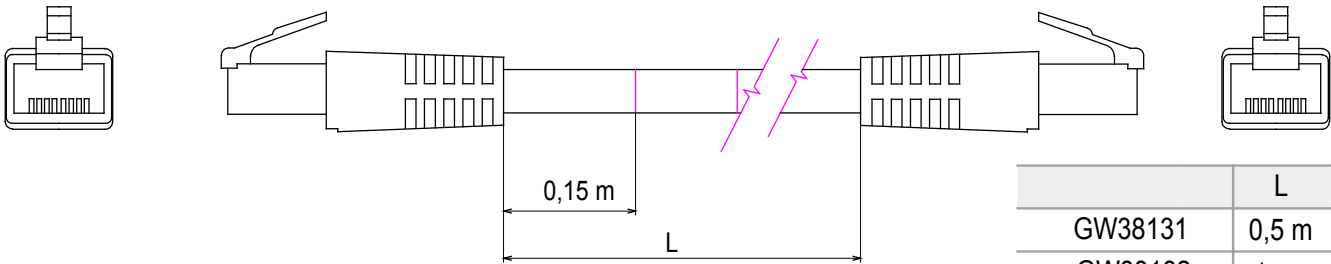

Complete system for the connection and distribution of LAN networks in residential and tertiary areas. The range includes fibre optic solutions, wall panels, floor cabinets and copper wiring products. To wire copper networks, Data Center offers RJ45 connectors and HDMI and USB couplers suitable for Gewiss civil series, permutation cords and UTP and FTP cables, offering installation flexibility and ease of wiring.

Category	Patch-cord	Description	RJ45 - RJ45
Use category	6	Cables type	UTP 24 AWG
System	UTP	Cable length	2 m
Colour	Grey	Electrocod	2972

### DIMENSIONAL

	L
GW38131	0,5 m
GW38132	1 m
GW38133	2 m