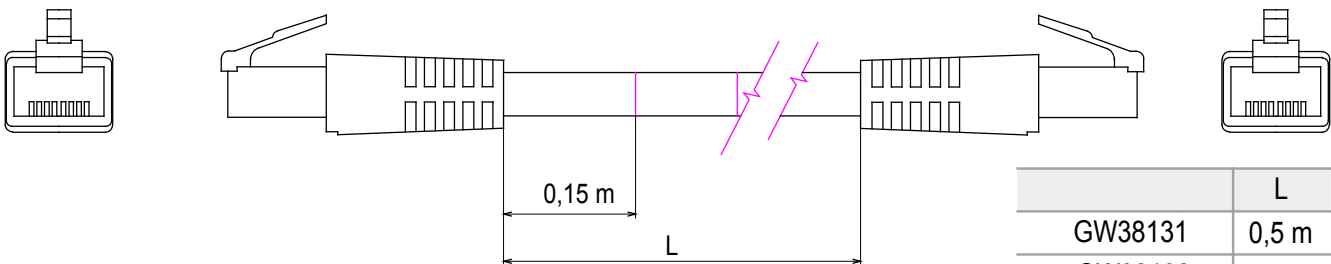

Complete system for the connection and distribution of LAN networks in residential and tertiary areas. The range includes fibre optic solutions, wall panels, floor cabinets and copper wiring products. To wire copper networks, Data Center offers RJ45 connectors and HDMI and USB couplers suitable for Gewiss civil series, permutation cords and UTP and FTP cables, offering installation flexibility and ease of wiring.

Category	Patch-cord	Description	RJ45 - RJ45
Use category	6	Cables type	UTP 24 AWG
System	UTP	Cable length	1 m
Colour	Grey	Electrocod	2972

DIMENSIONAL

	L
GW38131	0,5 m
GW38132	1 m
GW38133	2 m

STANDARDS/APPROVALS