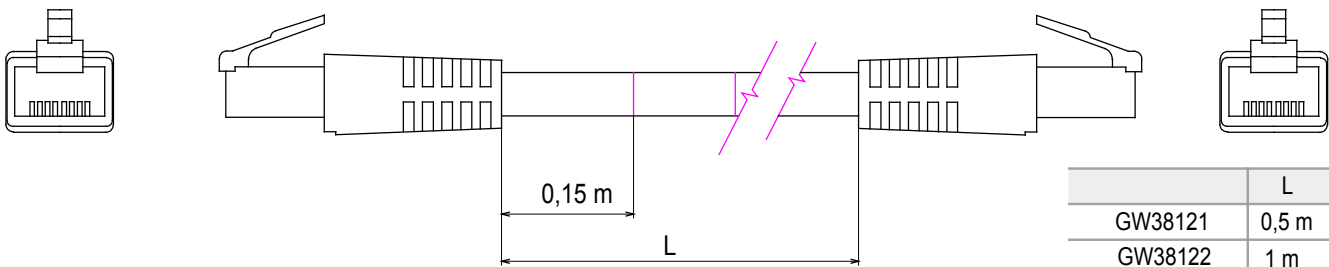

Complete system for the connection and distribution of LAN networks in residential and tertiary areas. The range includes fibre optic solutions, wall panels, floor cabinets and copper wiring products. To wire copper networks, Data Center offers RJ45 connectors and HDMI and USB couplers suitable for Gewiss civil series, permutation cords and UTP and FTP cables, offering installation flexibility and ease of wiring.

Category	Patch-cord	Description	RJ45 - RJ45
Use category	5e	Cables type	FTP 24 AWG
System	FTP	Cable length	5 m
Colour	Grey	Electrocod	2972

### DIMENSIONAL

	L
GW38121	0,5 m
GW38122	1 m
GW38123	2 m
GW38124	5 m