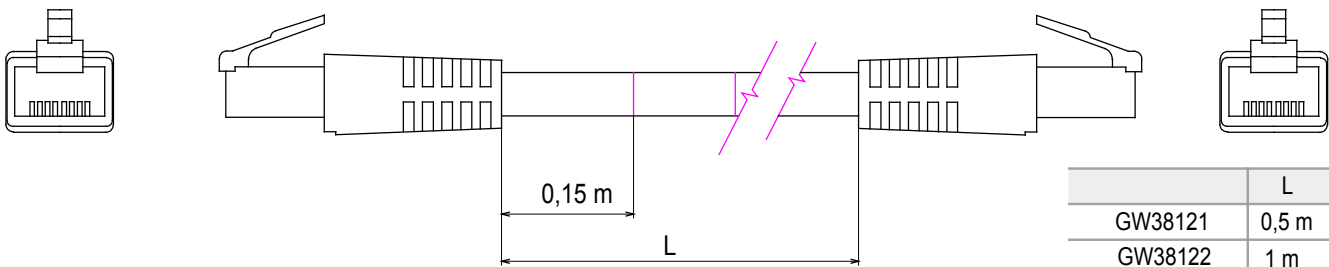

Complete system for the connection and distribution of LAN networks in residential and tertiary areas. The range includes fibre optic solutions, wall panels, floor cabinets and copper wiring products. To wire copper networks, Data Center offers RJ45 connectors and HDMI and USB couplers suitable for Gewiss civil series, permutation cords and UTP and FTP cables, offering installation flexibility and ease of wiring.

Category	Patch-cord	Description	RJ45 - RJ45
Use category	5e	Cables type	FTP 24 AWG
System	FTP	Cable length	1 m
Colour	Grey	Electrocod	2972

DIMENSIONAL

	L
GW38121	0,5 m
GW38122	1 m
GW38123	2 m
GW38124	5 m