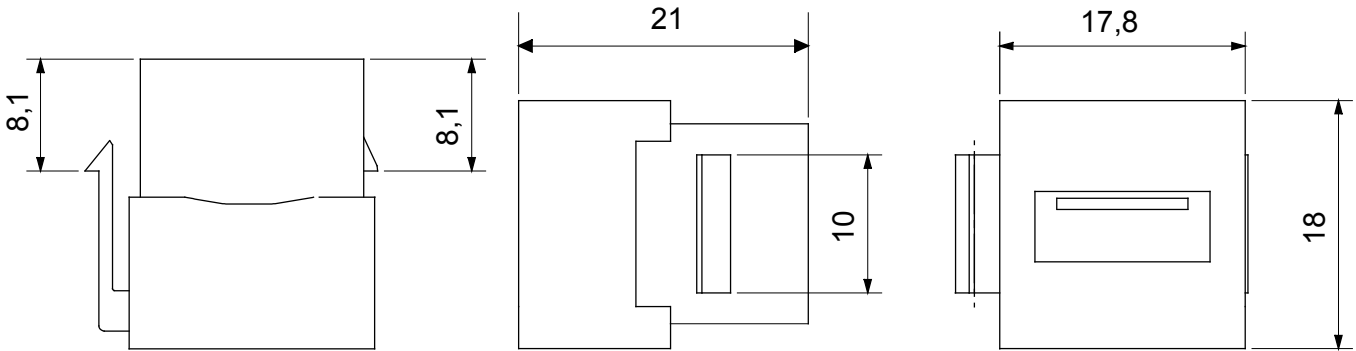

Category	Data socket	Description	USB coupler
Type	Female/Female - A type	Compatibility	Keystone Jack
Material	Technopolymer	Electrocod	3722

DIMENSIONAL

STANDARDS/APPROVALS