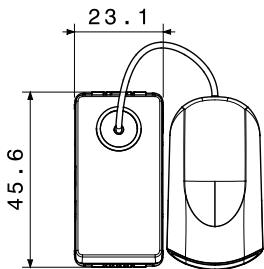

DIMENSIONAL