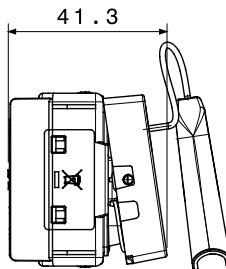

DIMENSIONAL