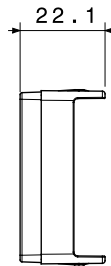

DIMENSIONAL