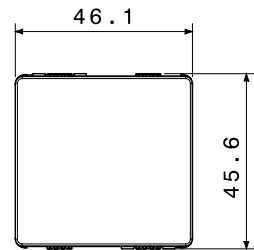

DIMENSIONAL