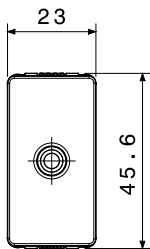

DIMENSIONAL