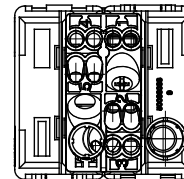

Category	Switch	Button key		With lens
Symbol	-	Description		1P - 16 AX illuminable
Colour	Satin black	Voltage		250 V ac
Type	Switch	Signalling unit		-
Standard	EN 60669-1	Resistance at test voltage		2000 V at 50 Hz for 1 minute
Rated power of 230V LED lamps	200 W	Insulation resistance		> 5 MOhm
Wiring terminals	With screw	Prolonged operation switch (no. of position changes)	40.000 at In 250 V ac cosφ=0,6	
Thermo-pressure with ball	125 °C	Glow Wire Test		850 °C
Terminal grip on cable traction	> 50 N	Terminal tightening capacity stranded cables (mm ²)		min. 0,75 - max. 2x4
Terminal tightening capacity solid cables (mm ²)	min. 0,5 - max. 2x2,5	No. modules		2
Material	Technopolymer	Halogen Free		Halogen-free in compliance with EN IEC 63355
Electrocod	0130			

DIMENSIONAL

TECHNICAL SYMBOLOGY

125 °C

850 °C

STANDARDS/APPROVALS