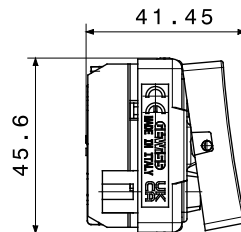

Category	Switch	Button key		With lens
Symbol	-	Description		1P - 16 AX illuminable
Colour	Satin black	Voltage		250 V ac
Type	Switch	Signalling unit		-
Standard	EN 60669-1	Resistance at test voltage		2000 V at 50 Hz for 1 minute
Rated power of 230V LED lamps	200 W	Insulation resistance		> 5 MOhm
Wiring terminals	With screw	Prolonged operation switch (no. of position changes)	40.000 at In 250 V ac cosφ=0,6	
Thermo-pressure with ball	125 °C	Glow Wire Test		850 °C
Terminal grip on cable traction	> 50 N	Terminal tightening capacity stranded cables (mm ²)		min. 0,75 - max. 2x4
Terminal tightening capacity solid cables (mm ²)	min. 0,5 - max. 2x2,5	No. modules		2
Material	Technopolymer	Halogen Free		Halogen-free in compliance with EN IEC 63355
Electrocod	0130			

DIMENSIONAL

TECHNICAL SYMBOLOGY

125 °C

850 °C

STANDARDS/APPROVALS