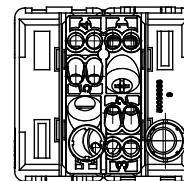

Category	Switch	Button key		With lens
Symbol	-	Description		1P - 16 AX illuminable
Colour	Satin black	Voltage		250 V ac
Type	Switch	Signalling unit		-
Standard	EN 60669-1	Resistance at test voltage		2000 V at 50 Hz for 1 minute
Rated power of 230V LED lamps	200 W	Insulation resistance		> 5 MOhm
Wiring terminals	With screw	Prolonged operation switch (no. of position changes)	40.000 at In 250 V ac cosφ=0,6	
Thermo-pressure with ball	125 °C	Glow Wire Test		850 °C
Terminal grip on cable traction	> 50 N	Terminal tightening capacity stranded cables (mm ²)		min. 0,75 - max. 2x4
Terminal tightening capacity solid cables (mm ²)	min. 0,5 - max. 2x2,5	No. modules		2
Material	Technopolymer	Halogen Free		Halogen-free in compliance with EN IEC 63355
Electrocod	0130			

DIMENSIONAL

TECHNICAL SYMBOLOGY

125 °C

850 °C

STANDARDS/APPROVALS