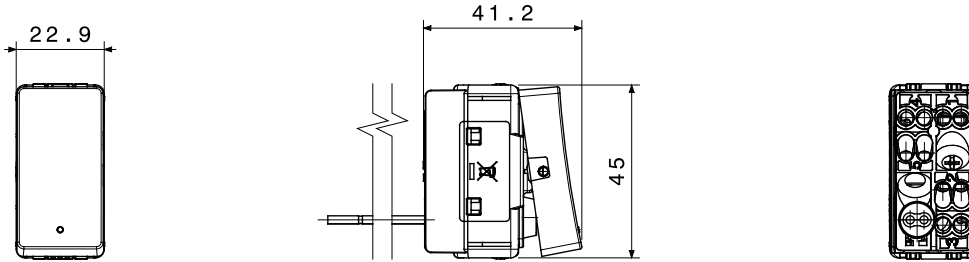

DIMENSIONAL

TECHNICAL SYMBOLOGY

STANDARDS/APPROVALS