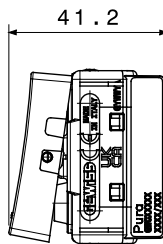

DIMENSIONAL