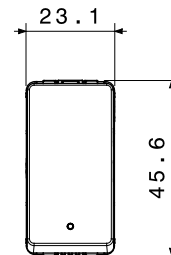

DIMENSIONAL