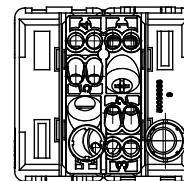

Category	Push-button	Button key	With lens
Symbol	-	Description	1P NO - 10 A illuminable
Colour	Satin black	Voltage	250 V ac
Type	Push-button	Signalling unit	-
Standard	EN 60669-1	Resistance at test voltage	2000 V at 50 Hz for 1 minute
Insulation resistance	> 5 MOhm	Wiring terminals	With screw
Prolonged operation switch (no.of position changes)	40.000 at In 250 V ac cosφ=0,6	Thermo-pressure with ball	125 °C
Glow Wire Test	850 °C	Terminal grip on cable traction	> 50 N
Terminal tightening capacity stranded cables (mm ²)	min. 0,75 - max. 2x4	Terminal tightening capacity solid cables (mm ²)	min. 0,5 - max. 2x2,5
No. modules	2	Material	Technopolymer
Halogen Free	Halogen-free in compliance with EN IEC 63355	Electrocod	0130

DIMENSIONAL

TECHNICAL SYMBOLOGY

125 °C

850 °C

STANDARDS/APPROVALS