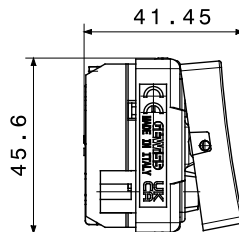

Category	Push-button	Button key	With lens
Symbol	-	Description	1P NO - 10 A illuminable
Colour	Satin black	Voltage	250 V ac
Type	Push-button	Signalling unit	-
Standard	EN 60669-1	Resistance at test voltage	2000 V at 50 Hz for 1 minute
Insulation resistance	> 5 MOhm	Wiring terminals	With screw
Prolonged operation switch (no.of position changes)	40.000 at In 250 V ac cosφ=0,6	Thermo-pressure with ball	125 °C
Glow Wire Test	850 °C	Terminal grip on cable traction	> 50 N
Terminal tightening capacity stranded cables (mm ²)	min. 0,75 - max. 2x4	Terminal tightening capacity solid cables (mm ²)	min. 0,5 - max. 2x2,5
No. modules	2	Material	Technopolymer
Halogen Free	Halogen-free in compliance with EN IEC 63355	Electrocod	0130

DIMENSIONAL

TECHNICAL SYMBOLOGY

125 °C

850 °C

STANDARDS/APPROVALS