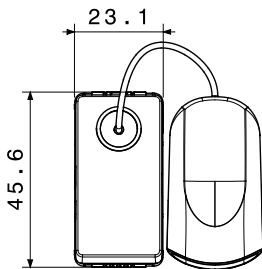

Category	Push-button	Button key	With pull-cord
Symbol	-	Description	2P NO - 10 A
Colour	Satin black	Voltage	250 V ac
Signalling unit	-	Standard	EN 60669-1
Resistance at test voltage	2000 V at 50 Hz for 1 minute	Insulation resistance	> 5 MOhm
Wiring terminals	With screw	Prolonged operation switch (no.of position changes)	40.000 at In 250 V ac cosφ=0,6
Thermo-pressure with ball	125 °C	Glow Wire Test	850 °C
Terminal grip on cable traction	> 50 N	Terminal tightening capacity stranded cables (mm <sup>2</sup> )	min. 0,75 - max. 2x4
Terminal tightening capacity solid cables (mm <sup>2</sup> )	min. 0,5 - max. 2x2,5	No. modules	1
Material	Technopolymer	Halogen Free	Halogen-free in compliance with EN IEC 63355
Electrocod	0130		

### DIMENSIONAL