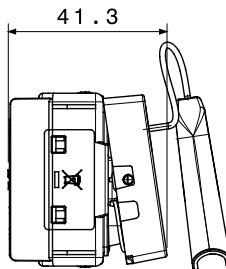

Category	Push-button	Button key	With pull-cord
Symbol	-	Description	2P NO - 10 A
Colour	Satin black	Voltage	250 V ac
Signalling unit	-	Standard	EN 60669-1
Resistance at test voltage	2000 V at 50 Hz for 1 minute	Insulation resistance	> 5 MOhm
Wiring terminals	With screw	Prolonged operation switch (no.of position changes)	40.000 at In 250 V ac cosφ=0,6
Thermo-pressure with ball	125 °C	Glow Wire Test	850 °C
Terminal grip on cable traction	> 50 N	Terminal tightening capacity stranded cables (mm <sup>2</sup> )	min. 0,75 - max. 2x4
Terminal tightening capacity solid cables (mm <sup>2</sup> )	min. 0,5 - max. 2x2,5	No. modules	1
Material	Technopolymer	Halogen Free	Halogen-free in compliance with EN IEC 63355
Electrocod	0130		

### DIMENSIONAL