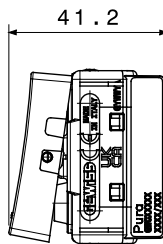

Category	Push-button	Button key	With lens and symbol
Symbol	Bell	Description	1P NO - 10 A illuminable
Colour	Satin black	Voltage	250 V ac
Signalling unit	-	Standard	EN 60669-1
Resistance at test voltage	2000 V at 50 Hz for 1 minute	Insulation resistance	> 5 MOhm
Wiring terminals	With screw	Prolonged operation switch (no.of position changes)	40.000 at In 250 V ac cosφ=0,6
Thermo-pressure with ball	125 °C	Glow Wire Test	850 °C
Terminal grip on cable traction	> 50 N	Terminal tightening capacity stranded cables (mm <sup>2</sup> )	min. 0,75 - max. 2x4
Terminal tightening capacity solid cables (mm <sup>2</sup> )	min. 0,5 - max. 2x2,5	No. modules	1
Material	Technopolymer	Halogen Free	Halogen-free in compliance with EN IEC 63355
Electrocod	0130		

## DIMENSIONAL