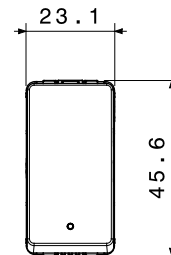

Category	Push-button	Button key	With lens and symbol
Symbol	Bell	Description	1P NO - 10 A illuminable
Colour	Satin black	Voltage	250 V ac
Signalling unit	-	Standard	EN 60669-1
Resistance at test voltage	2000 V at 50 Hz for 1 minute	Insulation resistance	> 5 MOhm
Wiring terminals	With screw	Prolonged operation switch (no.of position changes)	40.000 at In 250 V ac cosφ=0,6
Thermo-pressure with ball	125 °C	Glow Wire Test	850 °C
Terminal grip on cable traction	> 50 N	Terminal tightening capacity stranded cables (mm <sup>2</sup> )	min. 0,75 - max. 2x4
Terminal tightening capacity solid cables (mm <sup>2</sup> )	min. 0,5 - max. 2x2,5	No. modules	1
Material	Technopolymer	Halogen Free	Halogen-free in compliance with EN IEC 63355
Electrocod	0130		

## DIMENSIONAL