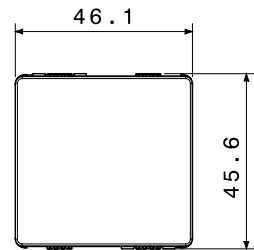

Category	Blanking module	Description	2 modules
Colour	Satin black	Standard	EN 60669-1
Thermo-pressure with ball	125 °C	Glow Wire Test	850 °C
No. modules	2	Material	Technopolymer
Halogen Free	Halogen-free in compliance with EN IEC 63355	Electrocod	0100

DIMENSIONAL

TECHNICAL SYMBOLOGY

125 °C

850 °C

STANDARDS/APPROVALS