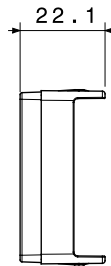

A complete range of commands and protections, energy and signal sockets, temperature control units, comfort management solutions, and acoustic/visual signalling devices. The commands, available with two different buttons designs, are illuminated with LED light and feature elegant indicator icons. System Pura is available in two colours and two finishes: glossy white, satin black and satin white. The series proposes intuitive and modern solutions designed to enhance any space. These features make it ideal for both residential applications and special installations, where reliability and aesthetics must coexist harmoniously.

Category	Blanking module	Description	2 modules
Colour	Satin black	Standard	EN 60669-1
Thermo-pressure with ball	125 °C	Glow Wire Test	850 °C
No. modules	2	Material	Technopolymer
Halogen Free	Halogen-free in compliance with EN IEC 63355	Electrocod	0100

DIMENSIONAL

TECHNICAL SYMBOLOGY

125 °C

850 °C

STANDARDS/APPROVALS