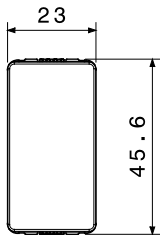

DIMENSIONAL