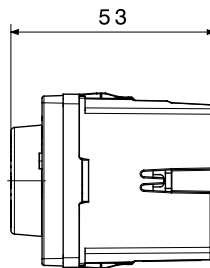

DIMENSIONAL