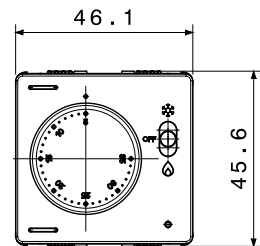

DIMENSIONAL