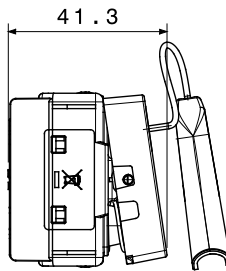

DIMENSIONAL