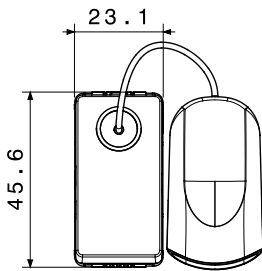

DIMENSIONAL