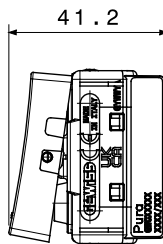

Category	Push-button	Button key	With lens and symbol
Symbol	Bell	Description	1P NO - 10 A illuminable
Colour	Glossy white	Voltage	250 V ac
Signalling unit	-	Standard	EN 60669-1
Resistance at test voltage	2000 V at 50 Hz for 1 minute	Insulation resistance	> 5 MOhm
Wiring terminals	With screw	Prolonged operation switch (no.of position changes)	40.000 at In 250 V ac cosφ=0,6
Thermo-pressure with ball	125 °C	Glow Wire Test	850 °C
Terminal grip on cable traction	> 50 N	Terminal tightening capacity stranded cables (mm <sup>2</sup> )	min. 0,75 - max. 2x4
Terminal tightening capacity solid cables (mm <sup>2</sup> )	min. 0,5 - max. 2x2,5	No. modules	1
Material	Technopolymer	Halogen Free	Halogen-free in compliance with EN IEC 63355
Electrocod	0130		

## DIMENSIONAL