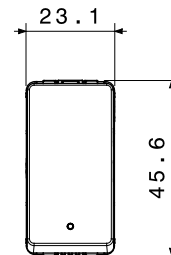

Category	Push-button	Button key	With lens and symbol
Symbol	Bell	Description	1P NO - 10 A illuminable
Colour	Glossy white	Voltage	250 V ac
Signalling unit	-	Standard	EN 60669-1
Resistance at test voltage	2000 V at 50 Hz for 1 minute	Insulation resistance	> 5 MOhm
Wiring terminals	With screw	Prolonged operation switch (no.of position changes)	40.000 at In 250 V ac cosφ=0,6
Thermo-pressure with ball	125 °C	Glow Wire Test	850 °C
Terminal grip on cable traction	> 50 N	Terminal tightening capacity stranded cables (mm <sup>2</sup> )	min. 0,75 - max. 2x4
Terminal tightening capacity solid cables (mm <sup>2</sup> )	min. 0,5 - max. 2x2,5	No. modules	1
Material	Technopolymer	Halogen Free	Halogen-free in compliance with EN IEC 63355
Electrocod	0130		

## DIMENSIONAL