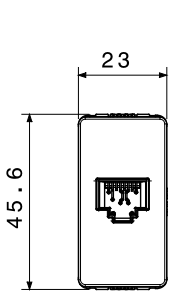

|              |               |              |  |
|--------------|---------------|--------------|--|
| Category     | Data socket   | Description  | RJ45   |
| Colour       | Glossy white  | No. pairs    | 4  |
| Use category | 5e            | Cables       | UTP  |
| Connection   | Toolless      | No. modules  | 1  |
| Material     | Technopolymer | Halogen Free | Halogen-free in compliance with EN IEC 63355 |
| Electrocod   | 3722          |              |  |

### DIMENSIONAL