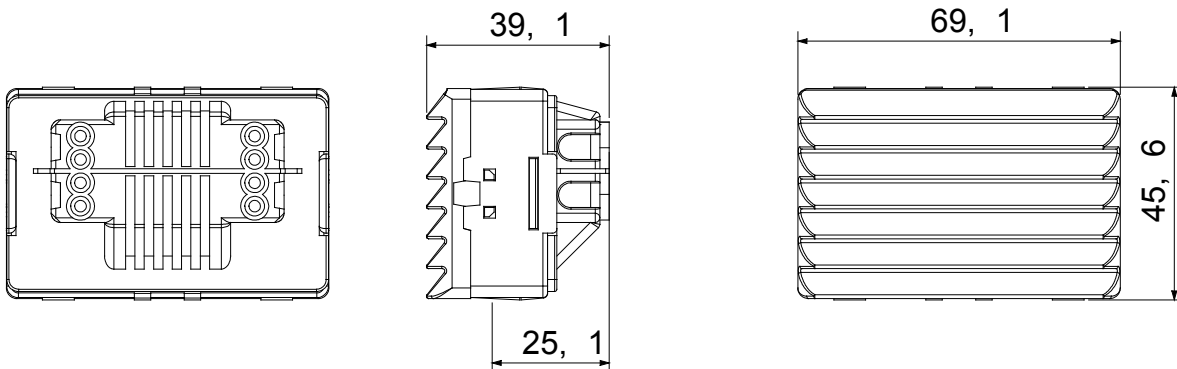

The System modular devices make it possible to create infinite combination between devices and plates, thanks to a complete range that is able to satisfy all design, functional and installation requirements. Colour and finiture: glossy white, bright and versatile
Ideal for flush-mounting solutions (for rectangular or square boxes), surface-mounting solutions, and for special applications. The range includes commands, socket- outlets, protection, indicators, connectors and devices for the control, safety and comfort of your home.

Diffuser colour	Light blue	Fixing for lamp	Cartridge lamp S6x36 mm
No. SYSTEM modules	3	Category	System series
Type	Indicator	Colour	White
Description	Stair riser lamp	Wiring terminals	With screw
Standard	EN 62094-1		

DIMENSIONAL

STANDARDS/APPROVALS