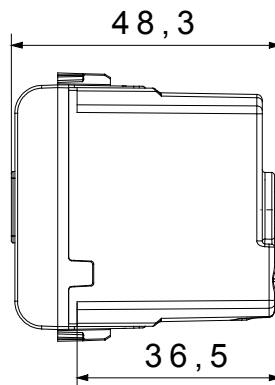

Wide range of control devices, sockets for power supply (conforming to national and international standards) signal pick-up, climate control, comfort management, technical alarm signalling and emergency lighting management. The ChoruSmart modular devices are available in five colours, glossy white, satin white, natural beige, satin black and lacquered titanium and in various sizes from 1/2, 1, 2 and 3 modules. Thanks to the mounting supports for rectangular, square and round boxes, endless combinations can be created with the ChoruSmart range of plates.

Category	Audible signalling	Description	Bell
Colour	Glossy Titanium	Supply voltage	12V ac - 50 Hz
Thermo-pressure with ball	125 °C	Sound intensity	80 dB (at 1 m)
Glow Wire Test	850 °C	Max power consumption	8 VA
No. modules	1	Wiring terminals	With screw
Material	Technopolymer		

#### DIMENSIONAL