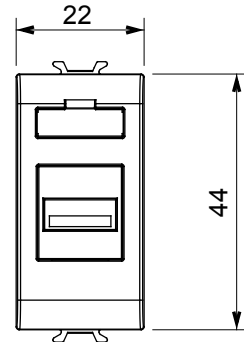

Wide range of control devices, sockets for power supply (conforming to national and international standards) signal pick-up, climate control, comfort management, technical alarm signalling and emergency lighting management. The ChoruSmart modular devices are available in five colours, glossy white, satin white, natural beige, satin black and lacquered titanium and in various sizes from 1/2, 1, 2 and 3 modules. Thanks to the mounting supports for rectangular, square and round boxes, endless combinations can be created with the ChoruSmart range of plates.

Category	Socket-outlet	Description	USB socket-outlet
Colour	Glossy Titanium	No. modules	1
Electrocod	3720	Material	Technopolymer

### DIMENSIONAL