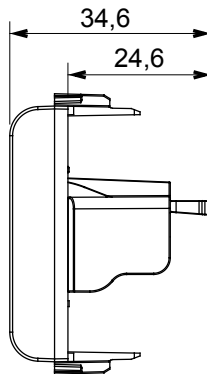

Wide range of control devices, sockets for power supply (conforming to national and international standards) signal pick-up, climate control, comfort management, technical alarm signalling and emergency lighting management. The ChoruSmart modular devices are available in five colours, glossy white, satin white, natural beige, satin black and lacquered titanium and in various sizes from 1/2, 1, 2 and 3 modules. Thanks to the mounting supports for rectangular, square and round boxes, endless combinations can be created with the ChoruSmart range of plates.

Category	Socket-outlet	Description	USB socket-outlet
Colour	Glossy Titanium	No. modules	1
Electrocod	3720	Material	Technopolymer

### DIMENSIONAL