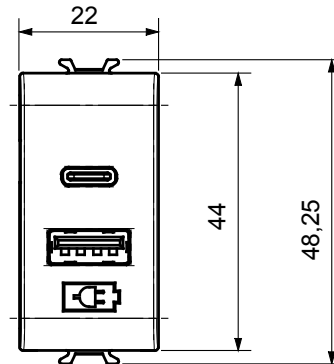

DIMENSIONAL