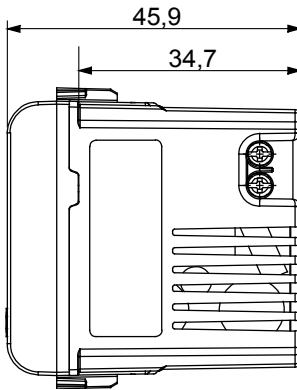

Wide range of control devices, sockets for power supply (conforming to national and international standards) signal pick-up, climate control, comfort management, technical alarm signalling and emergency lighting management. The ChoruSmart modular devices are available in five colours, glossy white, satin white, natural beige, satin black and lacquered titanium and in various sizes from 1/2, 1, 2 and 3 modules. Thanks to the mounting supports for rectangular, square and round boxes, endless combinations can be created with the ChoruSmart range of plates.

Category	USB power supply	Colour	Glossy Titanium
Supply voltage	100 ÷ 240 V ac - 50/60 Hz	Standard	IEC 62368-1:2018; EN 61000-6-1; EN 61000-6-3
Wiring terminals	With screw	Terminal tightening capacity stranded cables (mm <sup>2</sup> )	min. 1 - max. 1,5 mm <sup>2</sup>
Terminal tightening capacity solid cables (mm <sup>2</sup> )	min. 1 - max. 1,5 mm <sup>2</sup>	Material	Technopolymer
Electrocod	0144		

### DIMENSIONAL