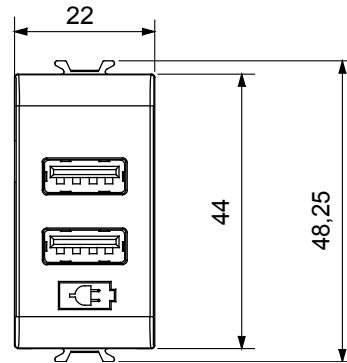

Wide range of control devices, sockets for power supply (conforming to national and international standards) signal pick-up, climate control, comfort management, technical alarm signalling and emergency lighting management. The ChoruSmart modular devices are available in five colours, glossy white, satin white, natural beige, satin black and lacquered titanium and in various sizes from 1/2, 1, 2 and 3 modules. Thanks to the mounting supports for rectangular, square and round boxes, endless combinations can be created with the ChoruSmart range of plates.

Category	USB power supply	Colour	Glossy Titanium
Supply voltage	100 ÷ 240 V ac - 50/60 Hz	Standard	IEC 62368-1:2018; EN 61000-6-1; EN 61000-6-3
Wiring terminals	With screw	Terminal tightening capacity stranded cables (mm <sup>2</sup> )	min. 1 - max. 1,5 mm <sup>2</sup>
Terminal tightening capacity solid cables (mm <sup>2</sup> )	min. 1 - max. 1,5 mm <sup>2</sup>	Material	Technopolymer
Electrocod	0144		

### DIMENSIONAL