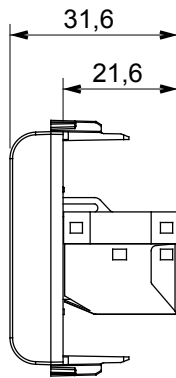

Wide range of control devices, sockets for power supply (conforming to national and international standards) signal pick-up, climate control, comfort management, technical alarm signalling and emergency lighting management. The ChoruSmart modular devices are available in five colours, glossy white, satin white, natural beige, satin black and lacquered titanium and in various sizes from 1/2, 1, 2 and 3 modules. Thanks to the mounting supports for rectangular, square and round boxes, endless combinations can be created with the ChoruSmart range of plates.

Category	Data socket	Description	RJ45
Colour	Glossy Titanium	Use category	6
Cables	FTP	Connection	Toolless
Number pairs	4	Standard	EN 60603-7-5
No. modules	1	Electrocod	3722
Material	Technopolymer		

DIMENSIONAL