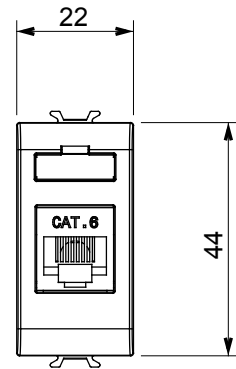

Wide range of control devices, sockets for power supply (conforming to national and international standards) signal pick-up, climate control, comfort management, technical alarm signalling and emergency lighting management. The ChoruSmart modular devices are available in five colours, glossy white, satin white, natural beige, satin black and lacquered titanium and in various sizes from 1/2, 1, 2 and 3 modules. Thanks to the mounting supports for rectangular, square and round boxes, endless combinations can be created with the ChoruSmart range of plates.

Category	Data socket	Description	RJ45
Colour	Glossy Titanium	Use category	6
Cables	FTP	Connection	Toolless
Number pairs	4	Standard	EN 60603-7-5
No. modules	1	Electrocod	3722
Material	Technopolymer		

DIMENSIONAL