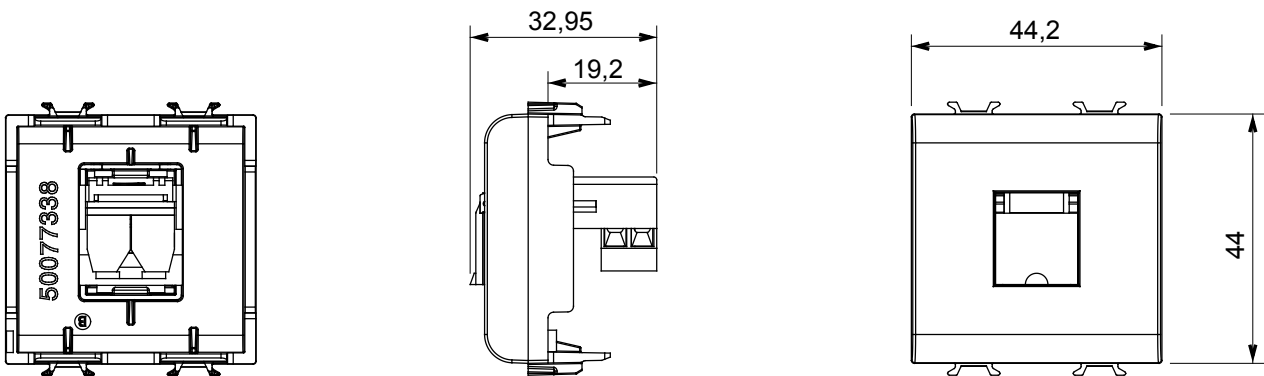

Wide range of control devices, sockets for power supply (conforming to national and international standards) signal pick-up, climate control, comfort management, technical alarm signalling and emergency lighting management. The ChoruSmart modular devices are available in five colours, glossy white, satin white, natural beige, satin black and lacquered titanium and in various sizes from 1/2, 1, 2 and 3 modules. Thanks to the mounting supports for rectangular, square and round boxes, endless combinations can be created with the ChoruSmart range of plates.

Category	Telephone socket-outlet	Description	RJ11
Colour	Glossy Titanium	Type	Screw-on terminals
Connection	Screw-on terminals	No. modules	2
Electrocod	3720	Material	Technopolymer

DIMENSIONAL

STANDARDS/APPROVALS