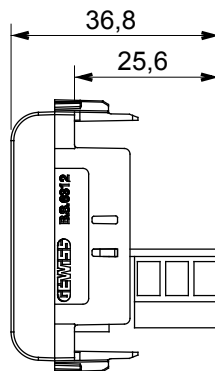

Wide range of control devices, sockets for power supply (conforming to national and international standards) signal pick-up, climate control, comfort management, technical alarm signalling and emergency lighting management. The ChoruSmart modular devices are available in five colours, glossy white, satin white, natural beige, satin black and lacquered titanium and in various sizes from 1/2, 1, 2 and 3 modules. Thanks to the mounting supports for rectangular, square and round boxes, endless combinations can be created with the ChoruSmart range of plates.

Category	Telephone socket-outlet	Description	6 contacts
Colour	Glossy Titanium	Standard	British
Connection	Screw-on terminals	No. modules	1
Electrocod	3720	Material	Technopolymer

DIMENSIONAL

STANDARDS/APPROVALS