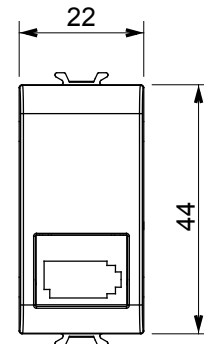

Wide range of control devices, sockets for power supply (conforming to national and international standards) signal pick-up, climate control, comfort management, technical alarm signalling and emergency lighting management. The ChoruSmart modular devices are available in five colours, glossy white, satin white, natural beige, satin black and lacquered titanium and in various sizes from 1/2, 1, 2 and 3 modules. Thanks to the mounting supports for rectangular, square and round boxes, endless combinations can be created with the ChoruSmart range of plates.

Category	Telephone socket-outlet	Description	6 contacts
Colour	Glossy Titanium	Standard	British
Connection	Screw-on terminals	No. modules	1
Electrocod	3720	Material	Technopolymer

DIMENSIONAL

STANDARDS/APPROVALS