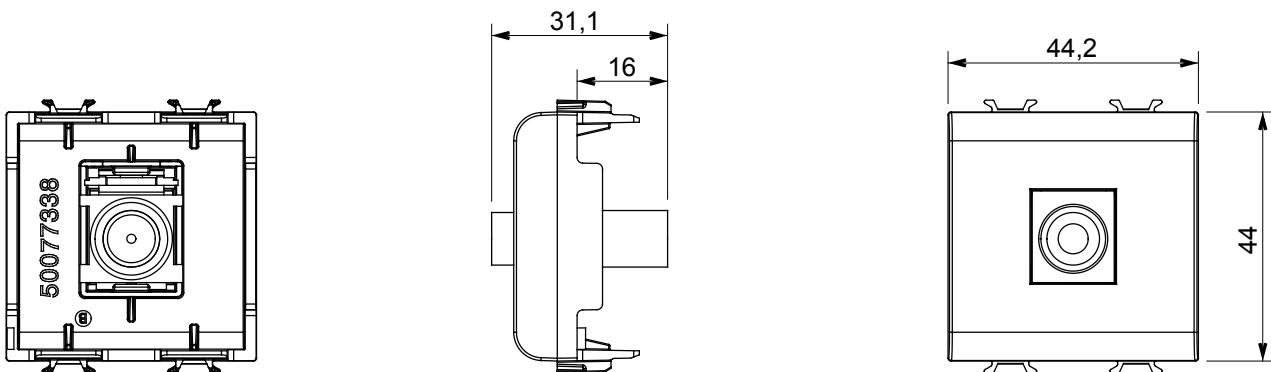

Wide range of control devices, sockets for power supply (conforming to national and international standards) signal pick-up, climate control, comfort management, technical alarm signalling and emergency lighting management. The ChoruSmart modular devices are available in five colours, glossy white, satin white, natural beige, satin black and lacquered titanium and in various sizes from 1/2, 1, 2 and 3 modules. Thanks to the mounting supports for rectangular, square and round boxes, endless combinations can be created with the ChoruSmart range of plates.

Category	TV/SAT socket-outlet	Description	Direct
Colour	Glossy Titanium	Attenuation	0 dB
Frequency	5-2400 MHz	Shielding	Class A
For connector type	F-Female	Standard	IEC 61169-24
No. modules	2	Cable fixing	Pressure-operated
Case	Plastic material body	Electrocod	0131
Material	Technopolymer		

### DIMENSIONAL