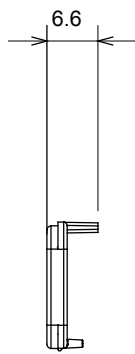

DIMENSIONAL