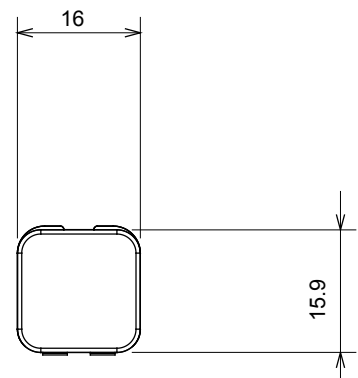

DIMENSIONAL

TECHNICAL SYMBOLOGY

STANDARDS/APPROVALS