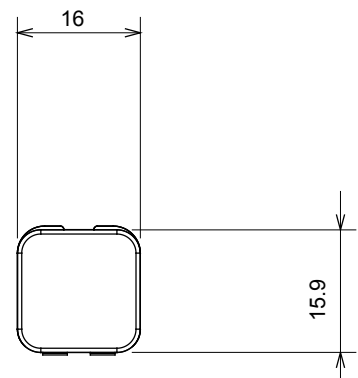

Wide range of control devices, sockets for power supply (conforming to national and international standards) signal pick-up, climate control, comfort management, technical alarm signalling and emergency lighting management. The ChoruSmart modular devices are available in five colours, glossy white, satin white, natural beige, satin black and lacquered titanium and in various sizes from 1/2, 1, 2 and 3 modules. Thanks to the mounting supports for rectangular, square and round boxes, endless combinations can be created with the ChoruSmart range of plates.

Category	Interchangeable diffuser	Type	Interchangeable
Colour	Red	Description	Diffusers
Standard	EN 60669-1	Thermo-pressure with ball	125 °C
Glow Wire Test	850 °C	Symbol	Red
Material	Technopolymer	Electrocod	0130

DIMENSIONAL

TECHNICAL SYMBOLOGY

STANDARDS/APPROVALS