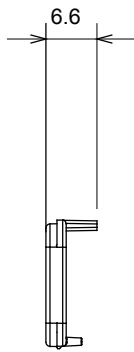

DIMENSIONAL