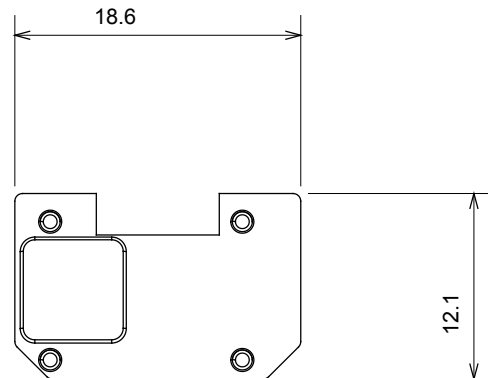

DIMENSIONAL

TECHNICAL SYMBOLOGY

STANDARDS/APPROVALS

GEWISS S.p.A. Via Domenico Bosatelli 1
24069 Cenate Sotto - Bergamo - Italy
tel. +39 035 94 61 11 fax +39 035 94 69 09

www.gewiss.com
sat@gewiss.com
Last update 03/05/2024

Data, measures, designs and pictures are shown only as informative purposes, and could be changed without previous notice